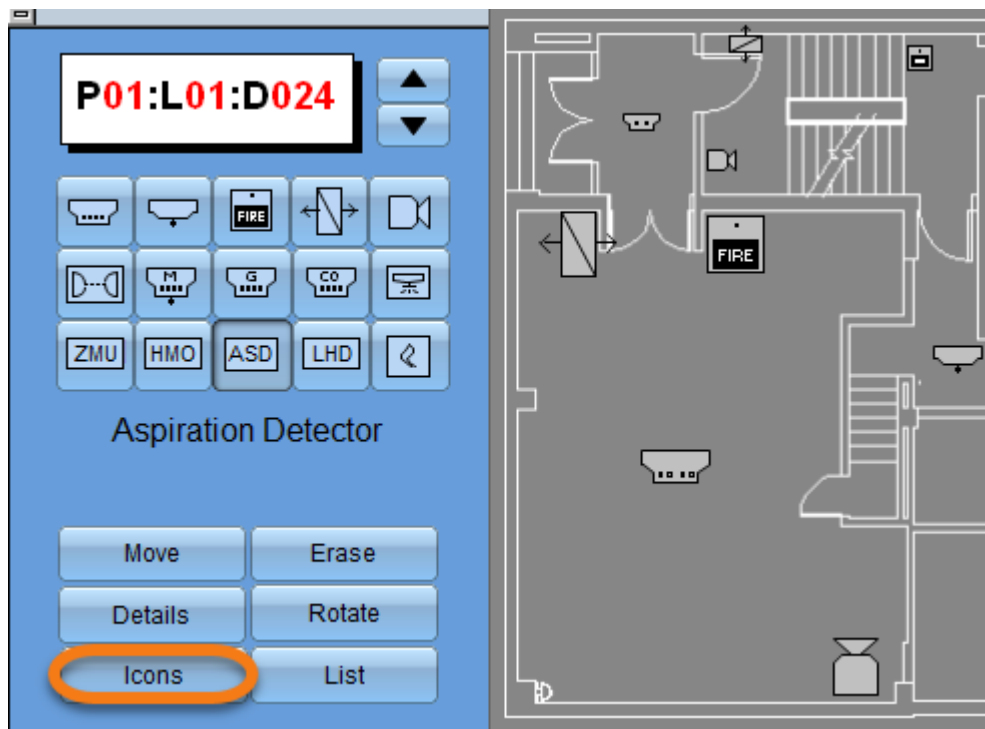

### ODYSSEY XL04

A new version of ODYSSEY XL is available for download.

Main additions in newer version are the following:

- Device icon resizing is now possible to increase flexibility of graphical setup.
  - General size setting is available in set-up page,

- Special set of icons according to Taiwanese regulations,

- Individual resizing of individual devices,